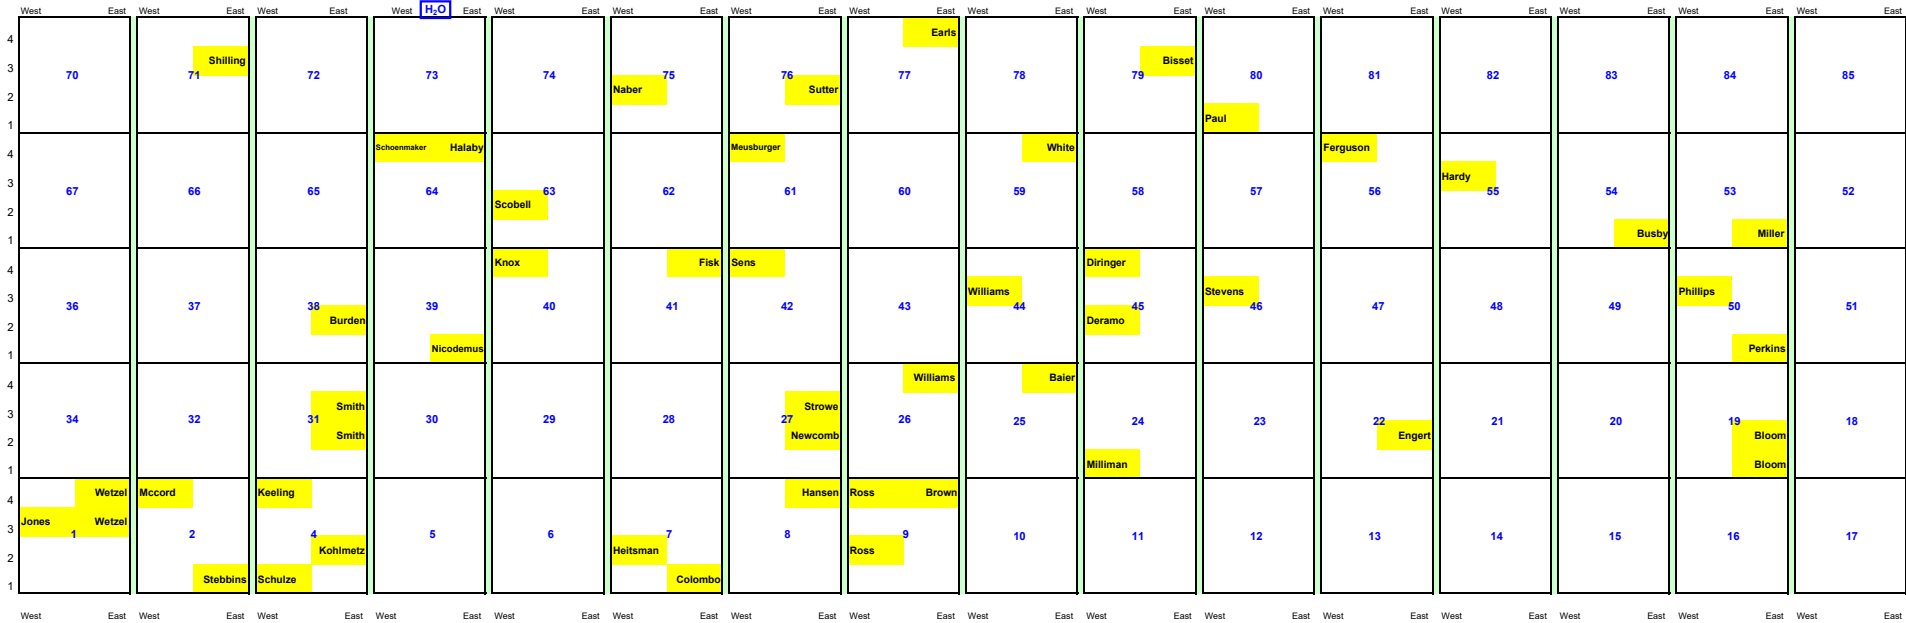

# Pioneer Lane

	West	East	West	East	West	East	West	East	West	East	West	East	West	East	West	East	West	East	West	East
4																				
3	100				Geil	98	Grube	97	O' Mealia	Knowles										
2																				
1					Kerr				Mc Call											
4																				
3	81				Crump															
2																				
1					Crump															
4																				
3	80																			
2					Poole															
1					Gaskin	79														
4																				
3	Ballieul																			
2																				
1																				
4																				
3	Hood																			
2																				
1																				
4																				
3																				
2																				
1																				
4																				
3	40																			
2																				
1																				
4																				
3																				
2																				
1																				
4																				
3	21																			
2																				
1																				
4																				
3																				
2																				
1																				
4																				
3	Lockwood																			
2																				
1																				
4																				
3																				
2																				
1																				
4																				
3	1																			
2																				
1																				