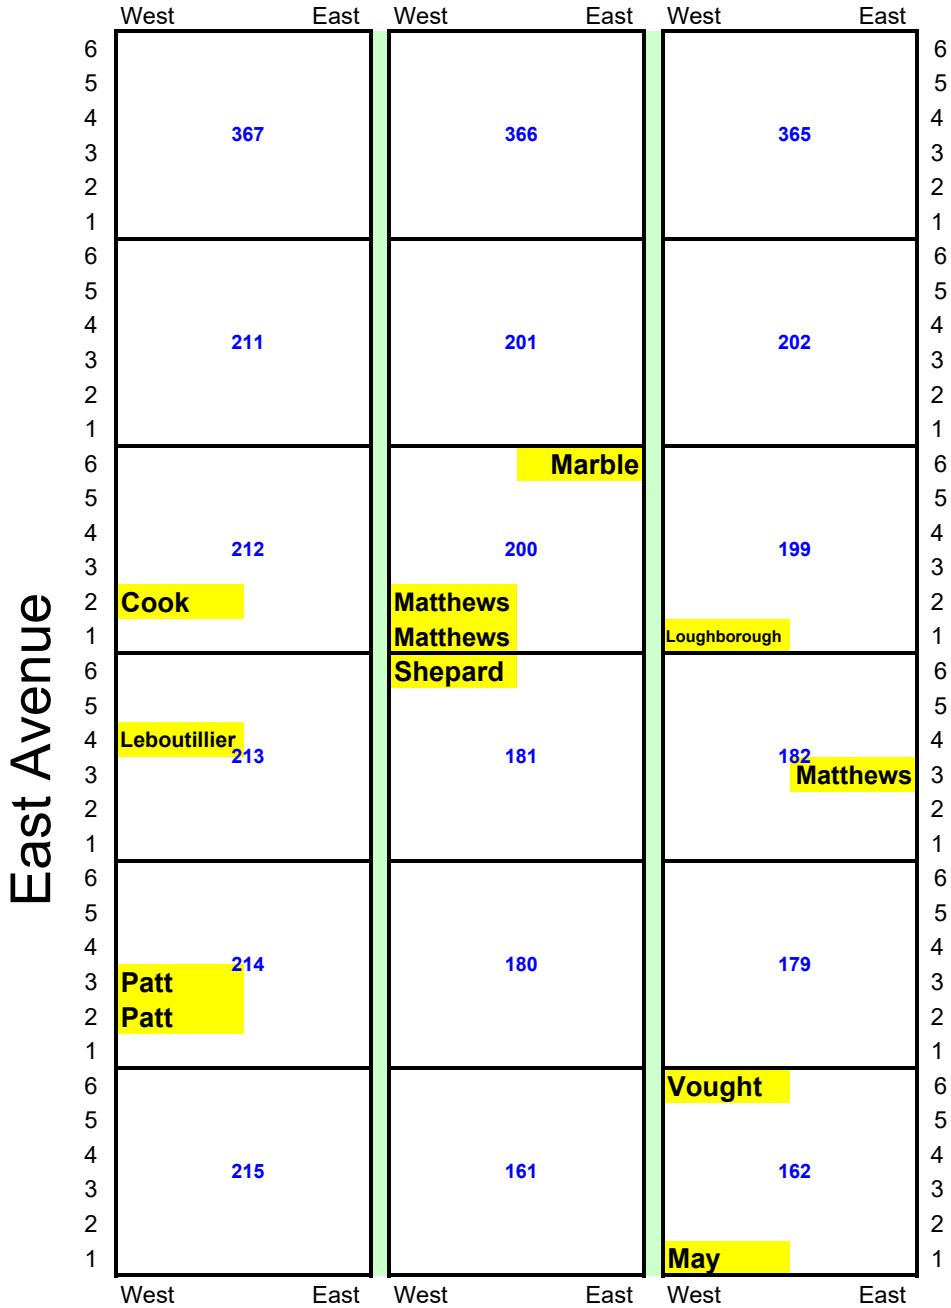

Veteran's Walk

Area A= Lots 56 → 110
39 Veterans

Lower South Road

Veteran's Walk

Founder's Way

Lower South Road

Maple Ave

Area C = Lots 1 → 55

50 Veterans

Maple Ave

Area E = Lots 272 -> 304 & 371 -> 425

Hilltop Road

49 Veterans

Area F = Lots 308 -> 337 & 426 -> 500

Area G = Lots 517 → 536, 572 → 591, 628 → 637

WOODS

Hilltop Road

5/1/2024

Area H right = Lots 500 → 507, 546 → 562, 601 → 618 & 643

Hilltop Road

Washington Road

Area I = Lots 233 → 268

Maple Avenue

**Area J =
Lots
163 → 178,
183 → 198,
204 → 210**

Memorial Avenue

24 Veterans

Avenue of the Flags

Area K = Lots 111-117, 123-138, 143-158

Avenue of the Flags

(East Avenue)

Area L = Lots 161, 162, 179-182, 199-202, 211-215, 365-367

12 Veterans