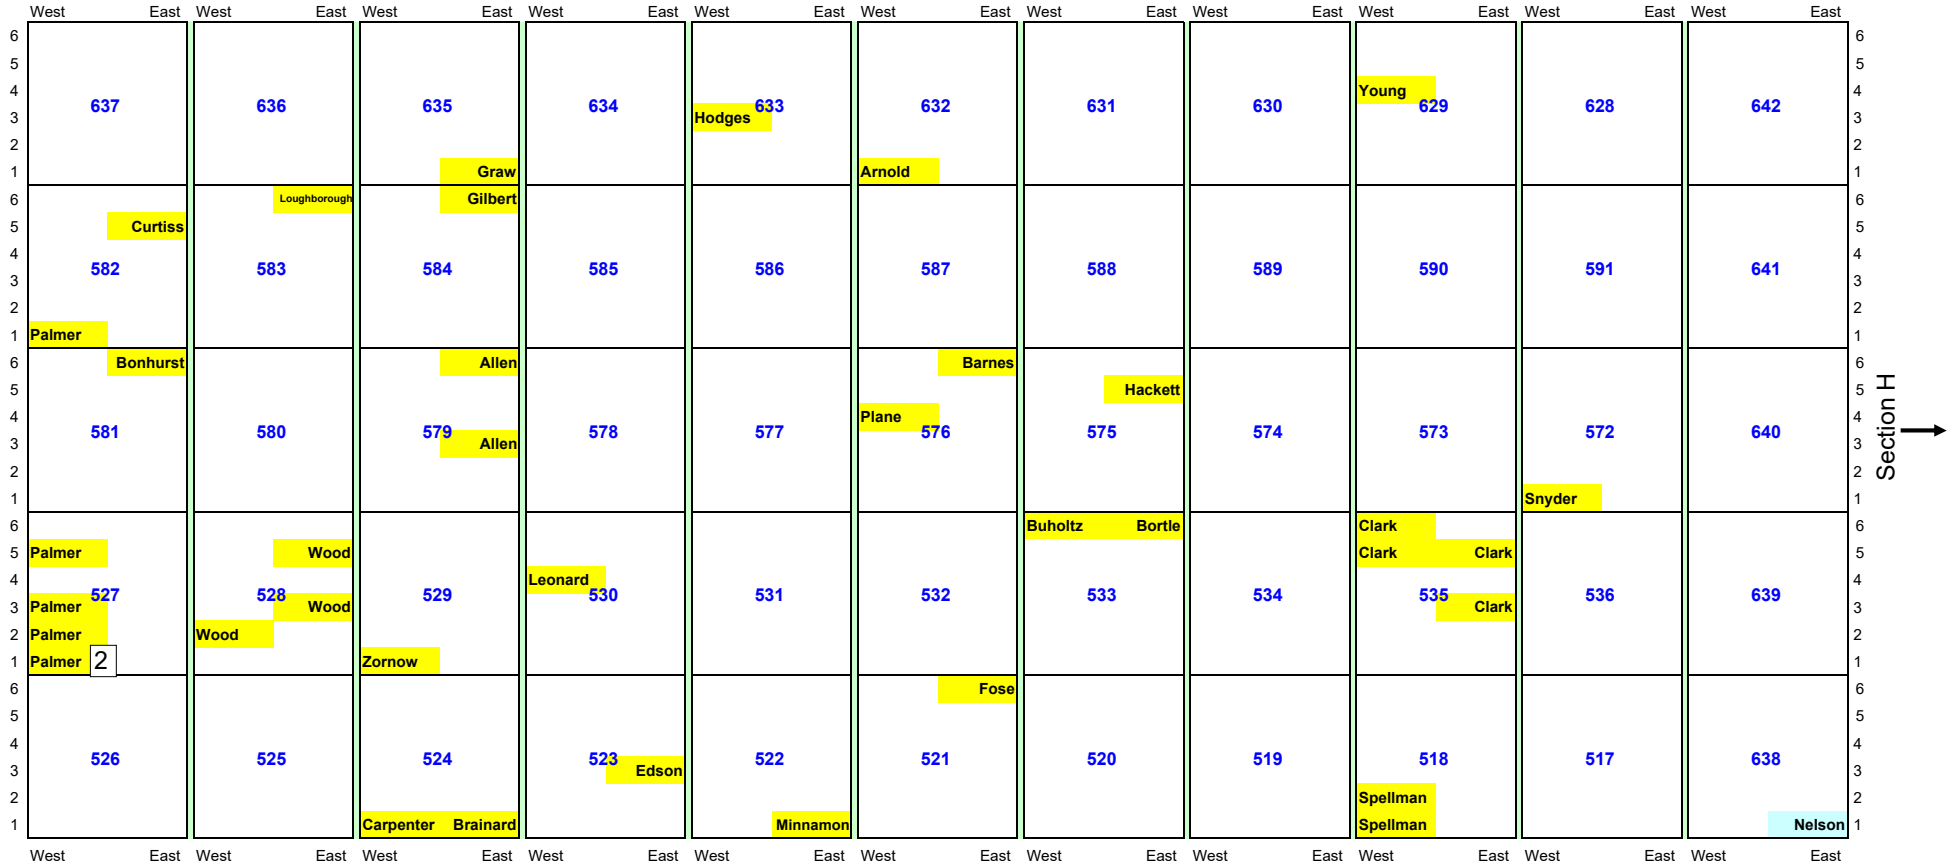

50 Veterans

Maple Ave

Area E = Lots 272 -> 304 & 371 -> 425

Hilltop Road

49 Veterans

Area F = Lots 308 -> 337 & 426 -> 500

Area G = Lots 517 → 536, 572 → 591, 628 → 637

WOODS

39 Veterans

Hilltop Road

Section D
↓

Section H
→

Area H left = Lots 508 → 516, 537 → 545, 563 → 571, 592 → 600, 619 → 627

	West	East	West	East	West	East	West	East	West	East	West	East	West	East	West	East
6																
5																
4																
3																
2																
1																
6																
5																
4																
3																
2																
1																
6																
5																
4																
3																
2																
1																
6																
5																
4																
3																
2																
1																
6																
5																
4																
3																
2																
1																

Hilltop Road

5/1/2024

Area H right = Lots 500 → 507, 546 → 562, 601 → 618 & 643

Hilltop Road

Washington Road

Area I = Lots 233 → 268

Maple Avenue

**Area J =
Lots
163 → 178,
183 → 198,
204 → 210**