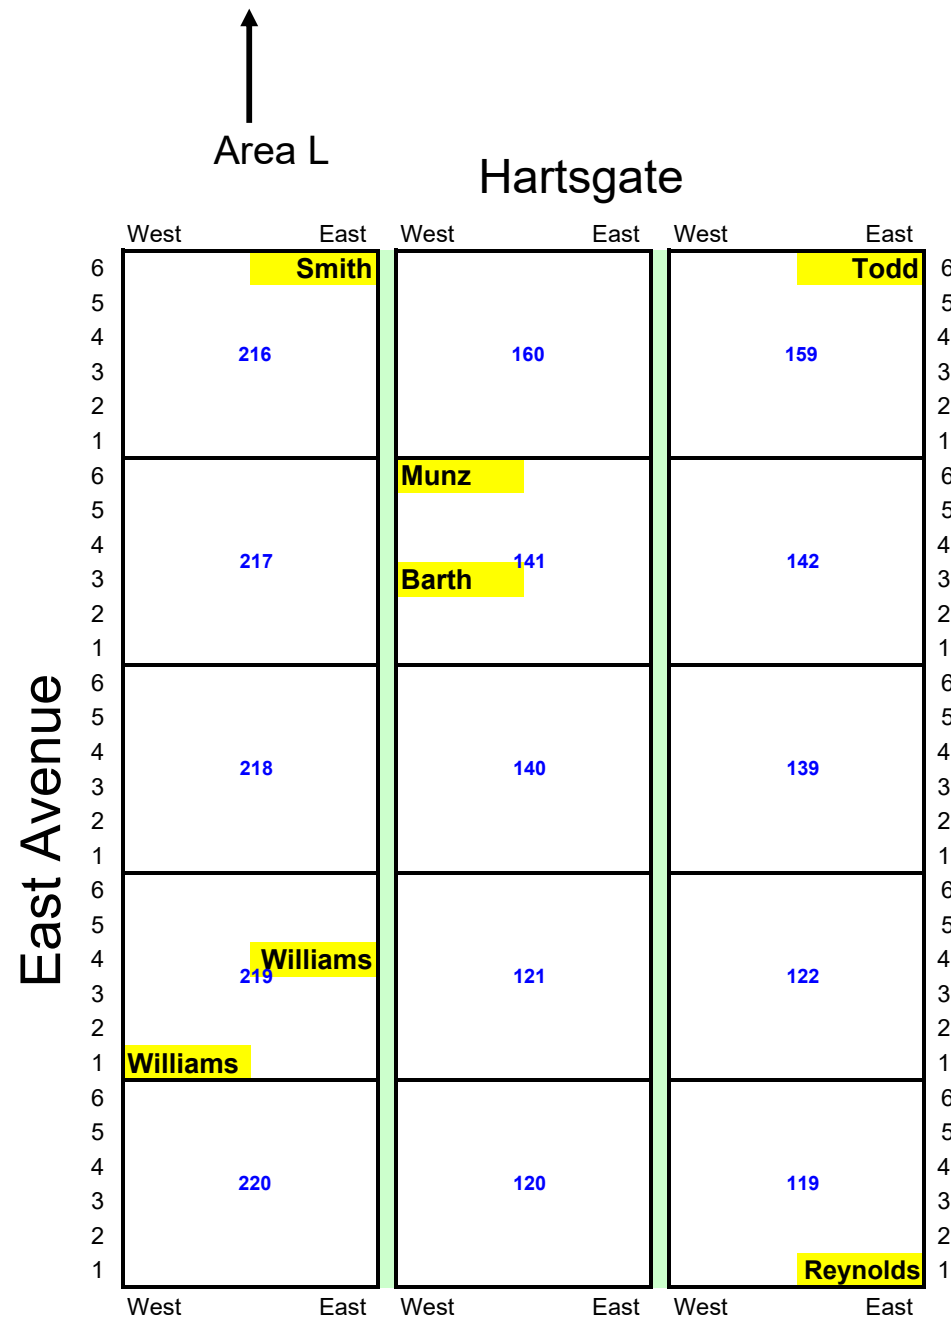

Area M = Lots 119-122, 139-142, 159-160, 216-220 5/1/2024

7 Veterans

Lots A, B & C