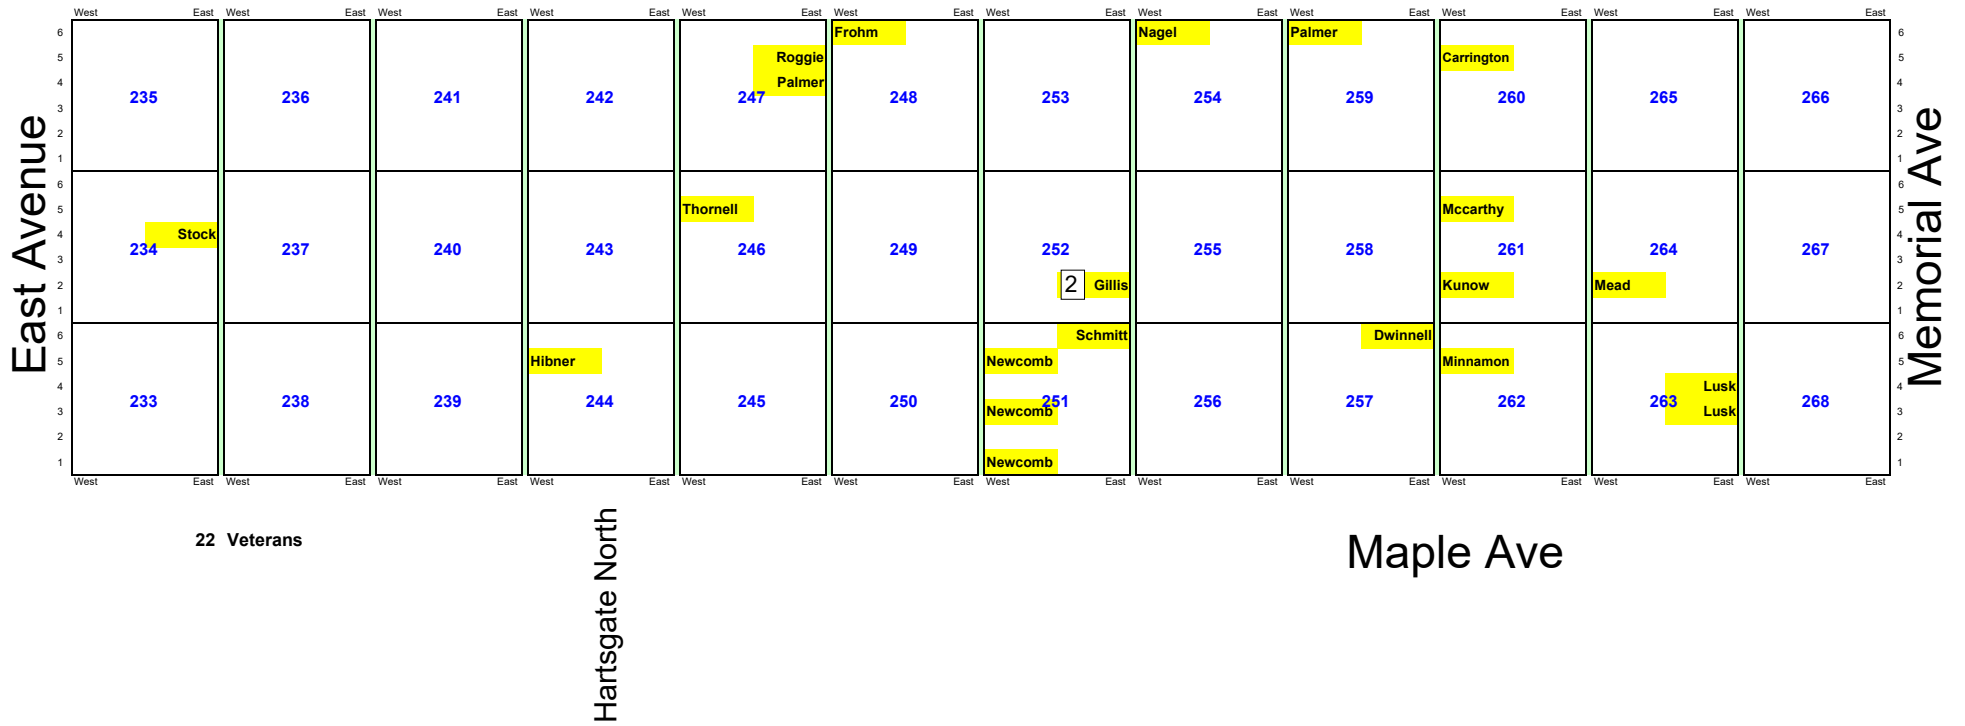

50 Veterans

Maple Ave

Area E = Lots 272 -> 304 & 371 -> 425

Hilltop Road

49 Veterans

Area F = Lots 308 -> 337 & 426 -> 500

Area G = Lots 517 → 536, 572 → 591, 628 → 637

WOODS

39 Veterans

Hilltop Road

Section D
↓

Section H
→

Area H left = Lots 508 → 516, 537 → 545, 563 → 571, 592 → 600, 619 → 627

	West	East	West	East	West	East	West	East	West	East	West	East	West	East	West	East
6																
5																
4																
3																
2																
1																
6																
5																
4																
3																
2																
1																
6																
5																
4																
3																
2																
1																
6																
5																
4																
3																
2																
1																
6																
5																
4																
3																
2																
1																

Hilltop Road

5/1/2024

Area H right = Lots 500 → 507, 546 → 562, 601 → 618 & 643

Hilltop Road

Washington Road

Area I = Lots 233 → 268

Maple Avenue

**Area J =
Lots
163 → 178,
183 → 198,
204 → 210**

Memorial Avenue

24 Veterans

Avenue of the Flags

Area K = Lots 111-117, 123-138, 143-158

Avenue of the Flags

(East Avenue)

Area L = Lots 161, 162, 179-182, 199-202, 211-215, 365-367

12 Veterans