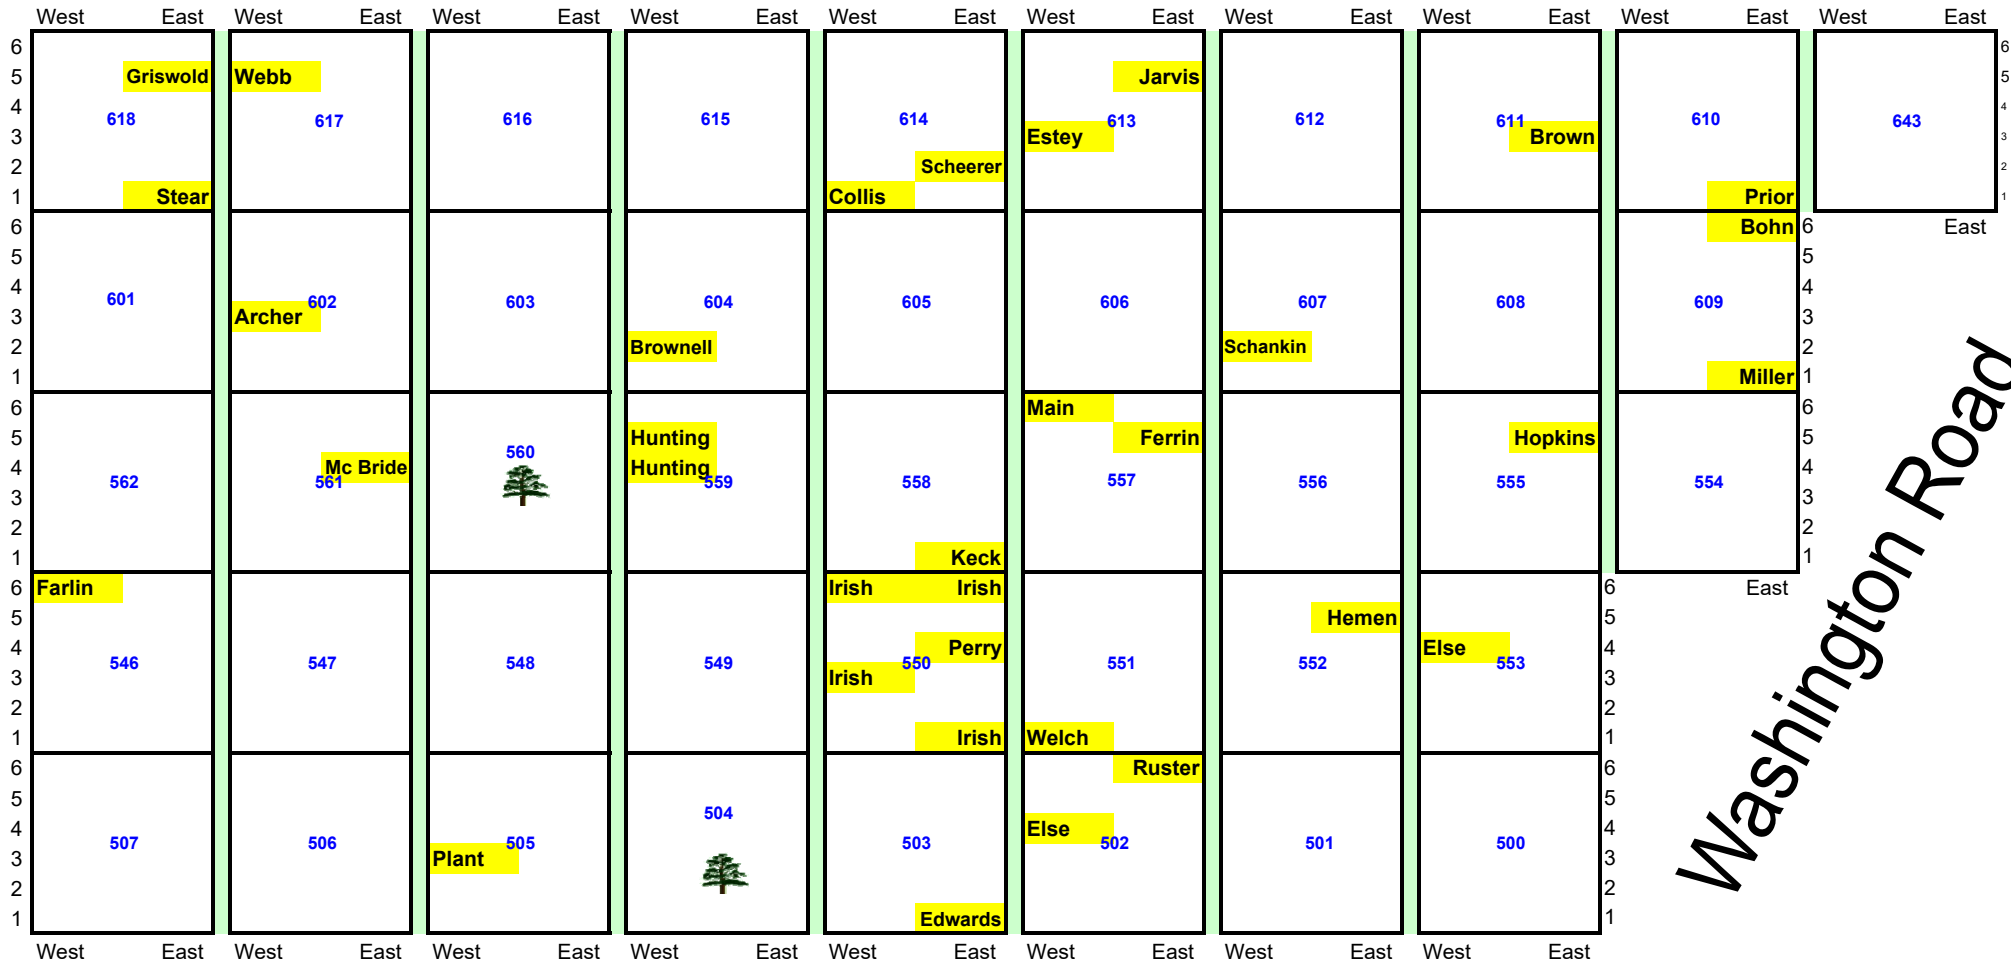

50 Veterans

Maple Ave

Area E = Lots 272 -> 304 & 371 -> 425

Hilltop Road

49 Veterans

Area F = Lots 308 -> 337 & 426 -> 500

Area G = Lots 517 → 536, 572 → 591, 628 → 637

WOODS

39 Veterans

Hilltop Road

Section D
↓

Section H
→

Area H left = Lots 508 → 516, 537 → 545, 563 → 571, 592 → 600, 619 → 627

	West	East	West	East	West	East	West	East	West	East	West	East	West	East	West	East
6																
5																
4																
3																
2																
1																
6																
5																
4																
3																
2																
1																
6																
5																
4																
3																
2																
1																
6																
5																
4																
3																
2																
1																
6																
5																
4																
3																
2																
1																

Hilltop Road

5/1/2024

Area H right = Lots 500 → 507, 546 → 562, 601 → 618 & 643

Hilltop Road

Washington Road

Area I = Lots 233 → 268

Maple Avenue

**Area J =
Lots
163 → 178,
183 → 198,
204 → 210**

Memorial Avenue

24 Veterans

Avenue of the Flags

Area K = Lots 111-117, 123-138, 143-158

Avenue of the Flags

(East Avenue)

Area L = Lots 161, 162, 179-182, 199-202, 211-215, 365-367

12 Veterans