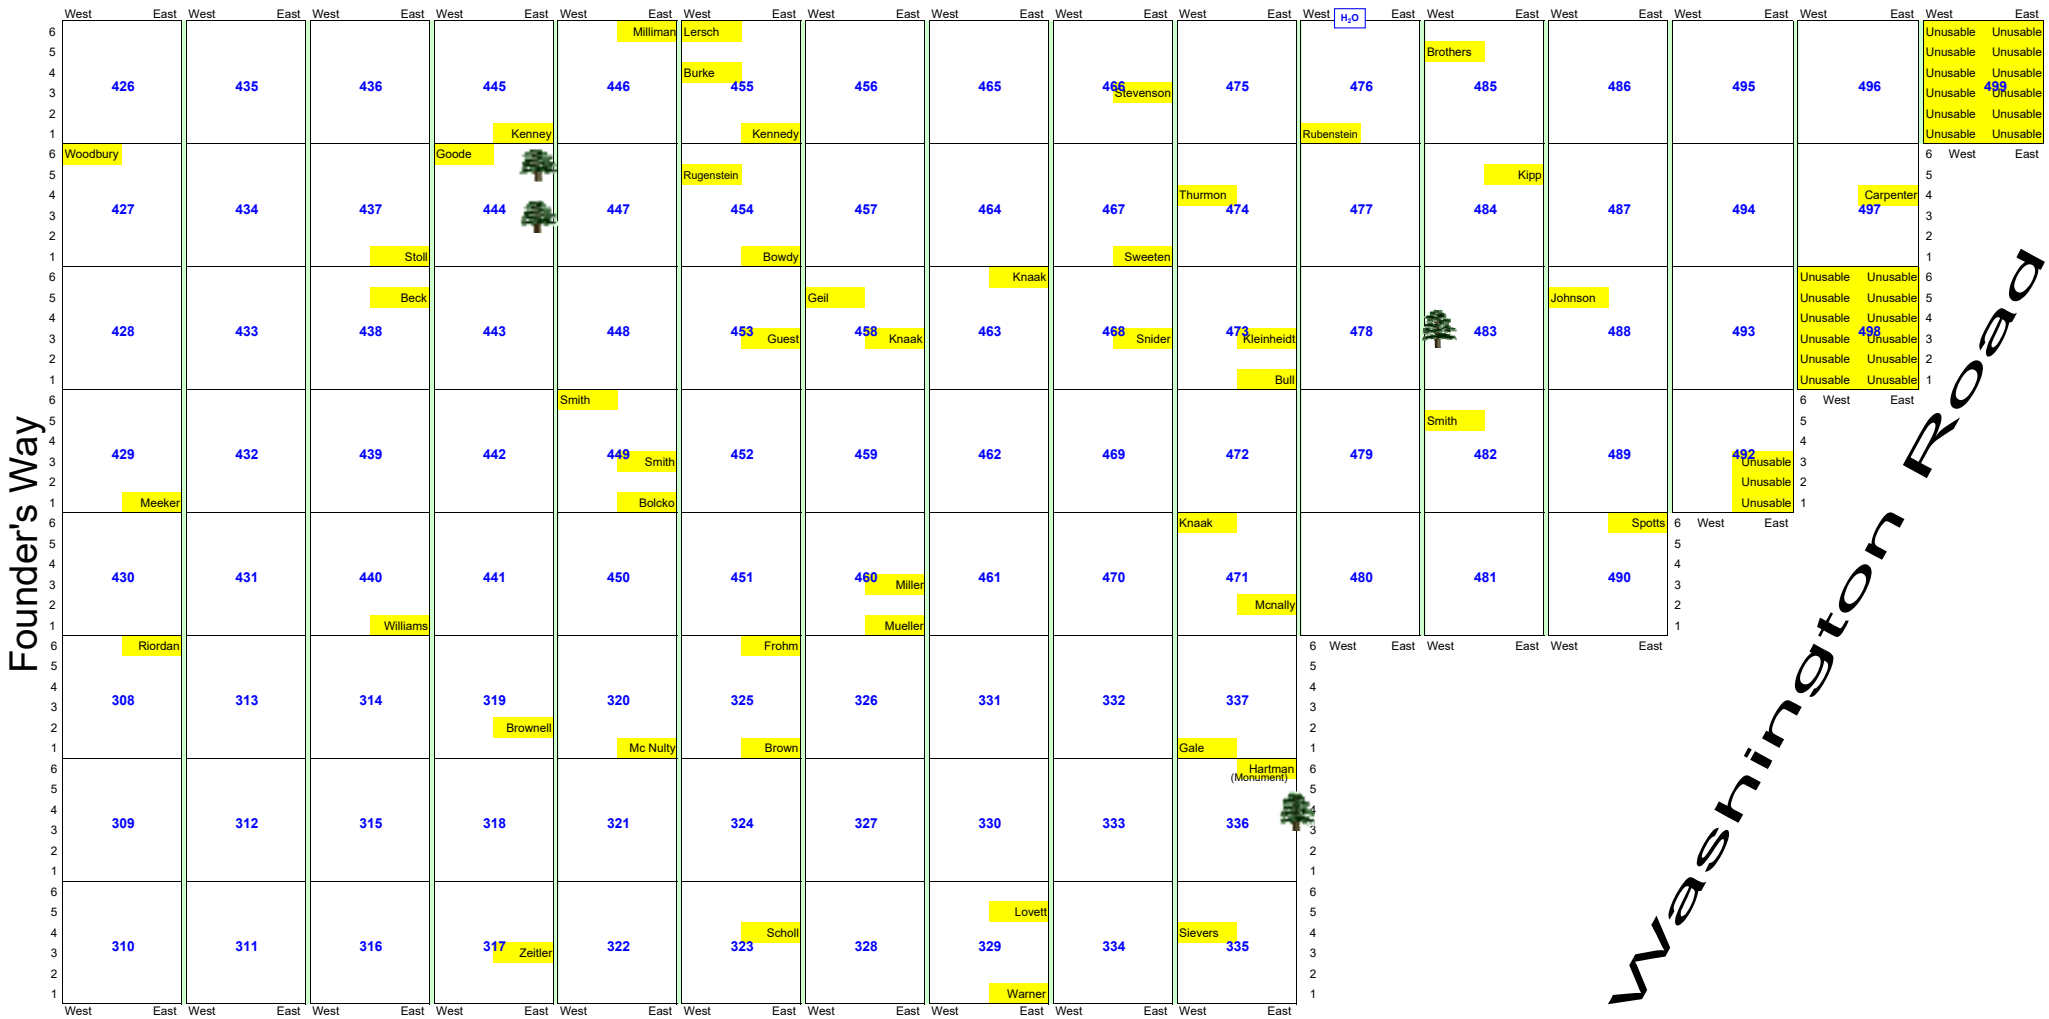

Veteran's Walk

1 Veterans

Area D = Lots 345 → 364

Hilltop Road

Memorial Ave

Founder's Way

6	West	East	West	East	West	East	West	East	West	East	West	East	West	East	West	East	West	East	West	East	6
5		Ford	Wentworth												Heagerty	Steffen					5
4		375	Wentworth												415	Ross			416		4
3			376		385		Zornow	386	395	396		405	Hayton							Patt	3
2																					2
1			Wentworth																		1
6																					6
5																Avery					5
4																					4
3																					3
2																					2
1																					1
6																					6
5																					5
4																					4
3																					3
2																					2
1																					1
6																					6
5																					5
4																					4
3																					3
2																					2
1																					1
6																					6
5																					5
4																					4
3																					3
2																					2
1																					1
6																					6
5																					5
4																					4
3																					3
2																					2
1																					1
6																					6
5																					5
4																					4
3																					3
2																					2
1																					1
6																					6
5																					5
4																					4
3																					3
2																					2
1																					1
6																					6
5																					5
4																					4
3																					3
2																					2
1																					1
6																					6
5																					5
4																					4
3																					3
2																					2
1																					1

50 Veterans

Maple Ave

Area E = Lots 272 -> 304 & 371 -> 425

Hilltop Road

49 Veterans

Area F = Lots 308 -> 337 & 426 -> 500

Area G = Lots 517 → 536, 572 → 591, 628 → 637

WOODS