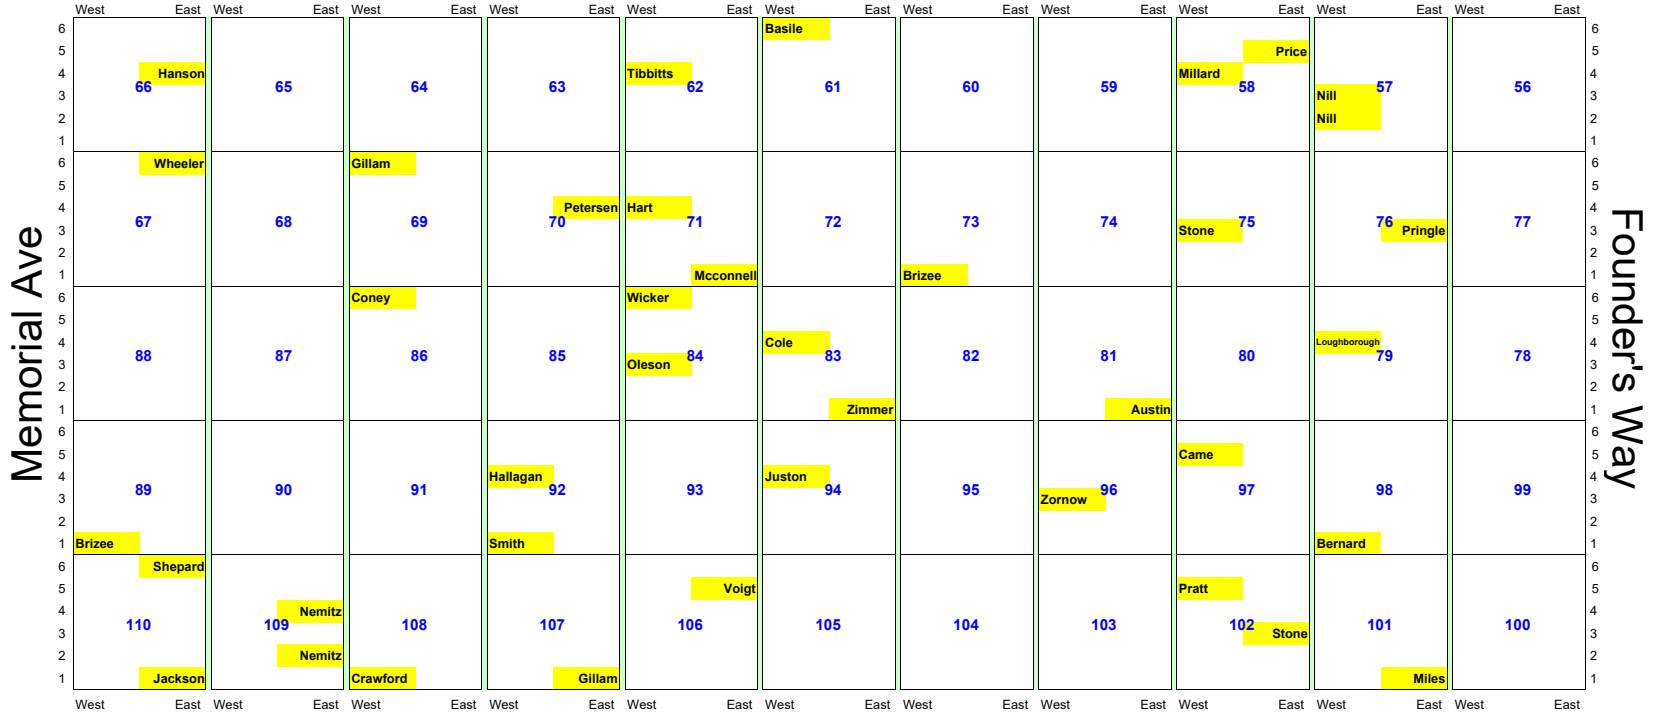

Veteran's Walk

Area A= Lots 56 → 110
39 Veterans

Lower South Road

Veteran's Walk

Founder's Way

Lower South Road

Maple Ave

Area C = Lots 1 → 55

39 Veterans

Veteran's Walk

Maple Ave

	West	East	West	East	West	East	West	East	
6									6
5									5
4									4
3	349		350		359		360		3
2									2
1									1
6									6
5									5
4	348	Thistlethwaite	351		358		361		4
3									3
2									2
1									1
6									6
5									5
4	347		352		357		362		4
3									3
2									2
1									1
6									6
5									5
4	346		353		356		363		4
3									3
2									2
1									1
6									6
5									5
4	345		354		355		364		4
3									3
2									2
1									1
	West	East	West	East	West	East	West	East	

50 Veterans

Maple Ave

Area E = Lots 272 -> 304 & 371 -> 425

Hilltop Road

49 Veterans

Area F = Lots 308 -> 337 & 426 -> 500

Area G = Lots 517 → 536, 572 → 591, 628 → 637

WOODS

Hilltop Road

5/1/2024

Area H right = Lots 500 → 507, 546 → 562, 601 → 618 & 643

Hilltop Road

Washington Road

Area I = Lots 233 → 268

Maple Avenue

**Area J =
Lots
163 → 178,
183 → 198,
204 → 210**