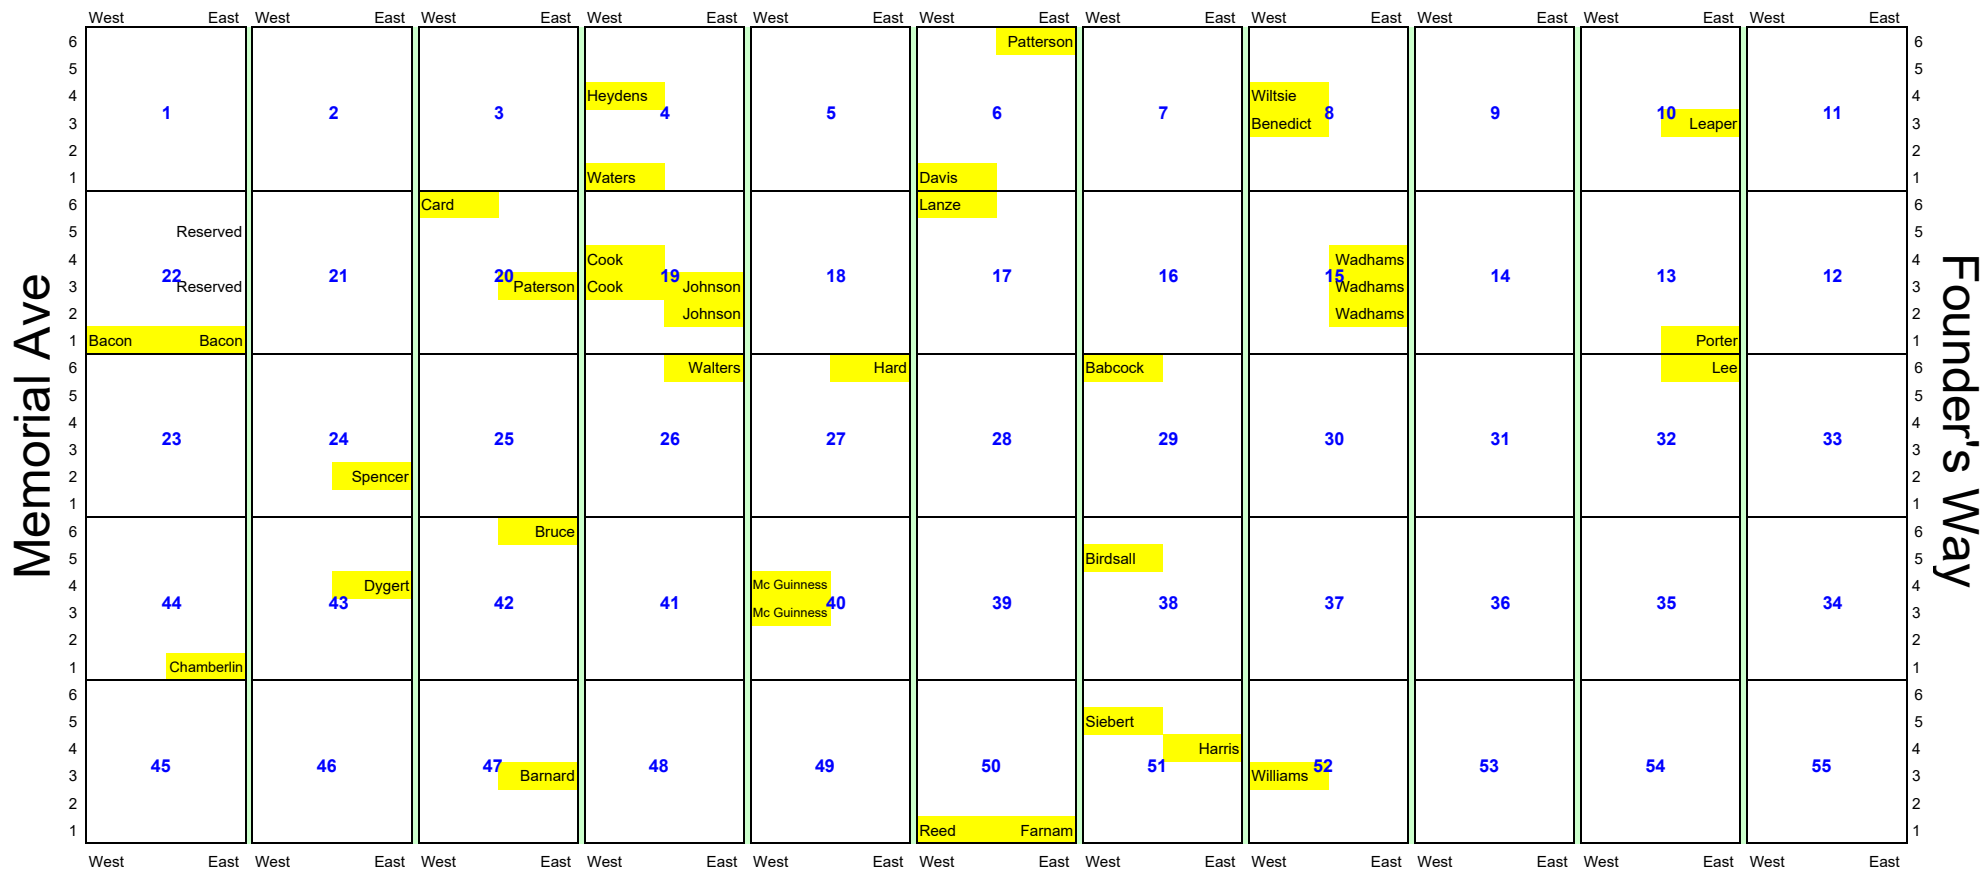

Veteran's Walk

Area A= Lots 56 → 110
39 Veterans

Lower South Road

Veteran's Walk

Founder's Way

Lower South Road

Maple Ave

Area C = Lots 1 → 55

39 Veterans

Veteran's Walk

Maple Ave

	West	East	West	East	West	East	West	East	
6									6
5									5
4									4
3	349		350		359		360		3
2									2
1									1
6									6
5									5
4	348	Thistlethwaite	351		358		361		4
3									3
2									2
1									1
6									6
5									5
4	347		352		357		362		4
3									3
2									2
1									1
6									6
5									5
4	346		353		356		363		4
3									3
2									2
1									1
6									6
5									5
4	345		354		355		364		4
3									3
2									2
1									1
	West	East	West	East	West	East	West	East	

Hilltop Road

5/1/2024

Area H right = Lots 500 → 507, 546 → 562, 601 → 618 & 643

Hilltop Road

Washington Road

Area I = Lots 233 → 268

Maple Avenue

**Area J =
Lots
163 → 178,
183 → 198,
204 → 210**