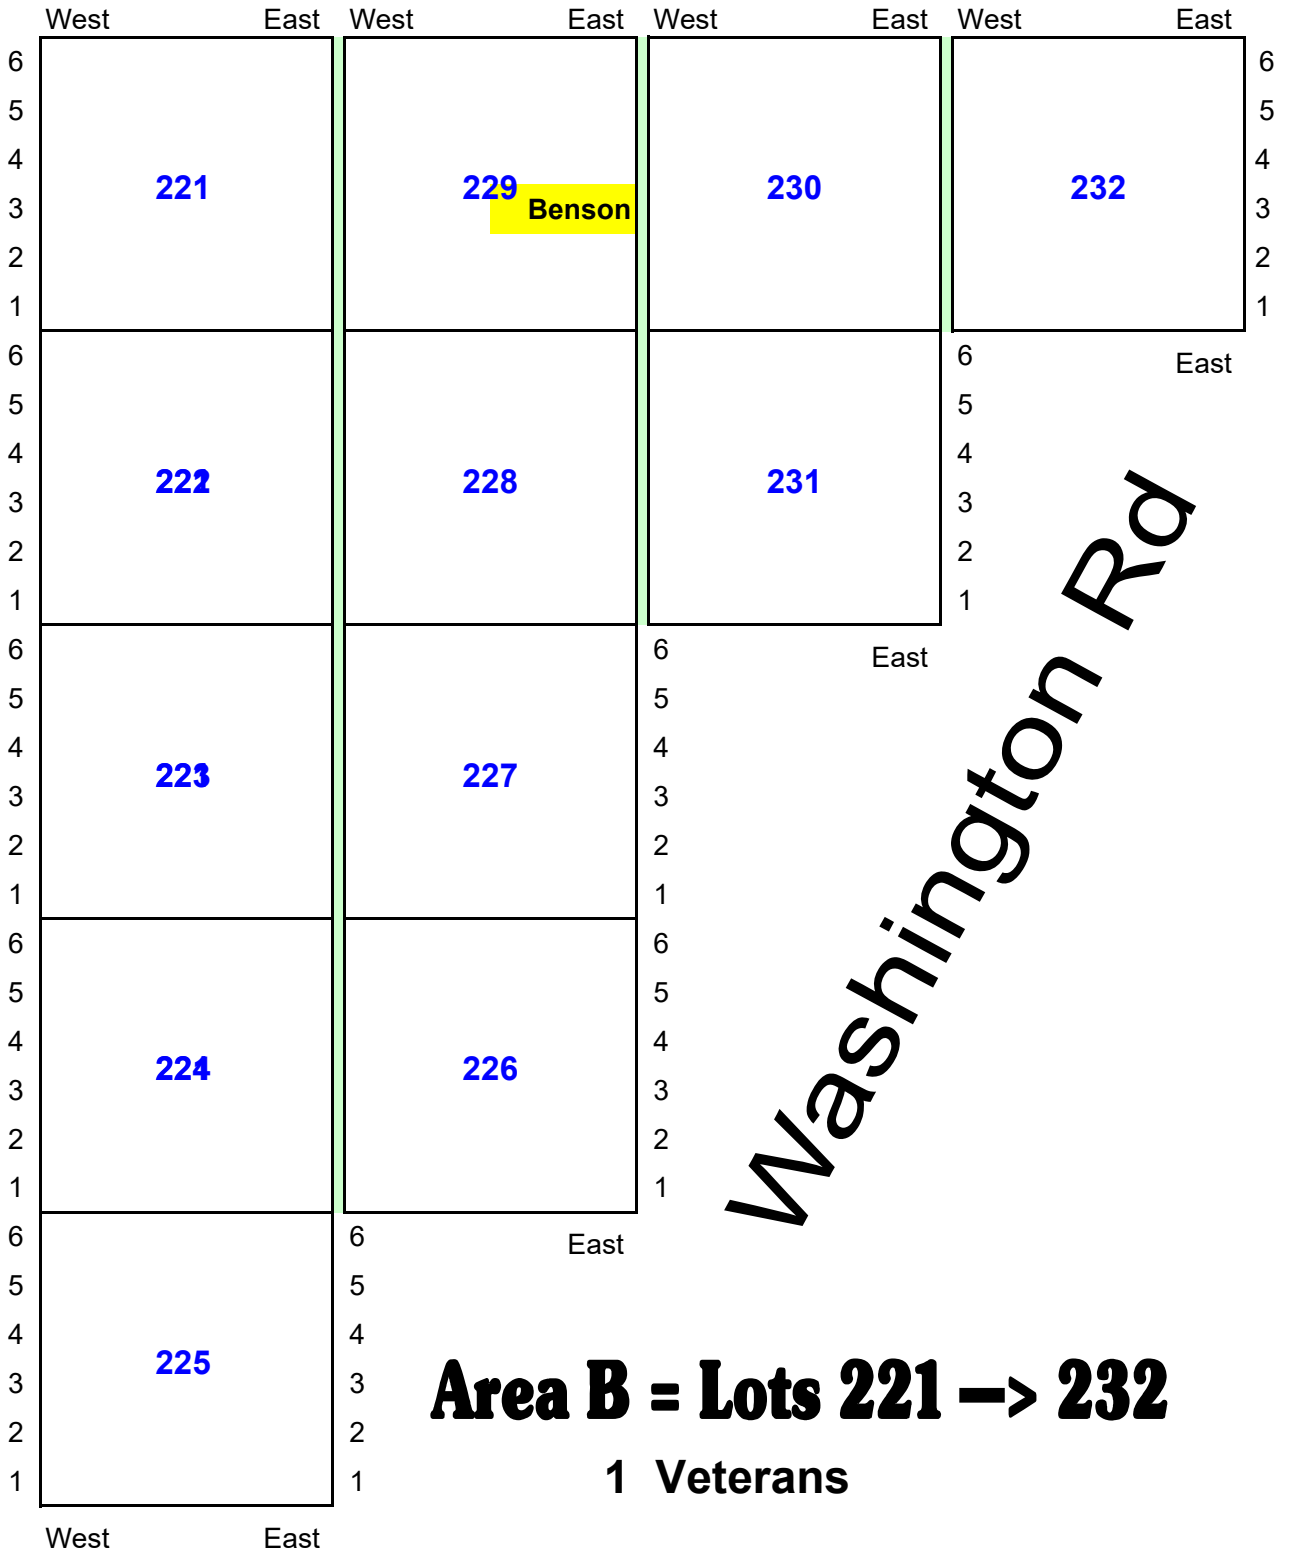

Veteran's Walk

Area A= Lots 56 → 110
39 Veterans

Lower South Road

Veteran's Walk

Founder's Way

Lower South Road

Maple Ave

Area C = Lots 1 → 55

39 Veterans

Veteran's Walk

Maple Ave

	West	East	West	East	West	East	West	East	
6									6
5									5
4									4
3	349		350		359		360		3
2									2
1									1
6									6
5									5
4	348	Thistlethwaite	351		358		361		4
3									3
2									2
1									1
6									6
5									5
4	347		352		357		362		4
3									3
2									2
1									1
6									6
5									5
4	346		353		356		363		4
3									3
2									2
1									1
6									6
5									5
4	345		354		355		364		4
3									3
2									2
1									1
	West	East	West	East	West	East	West	East	

Hilltop Road

5/1/2024

Area H right = Lots 500 → 507, 546 → 562, 601 → 618 & 643

Hilltop Road

Washington Road

Area I = Lots 233 → 268

Maple Avenue

**Area J =
Lots
163 → 178,
183 → 198,
204 → 210**