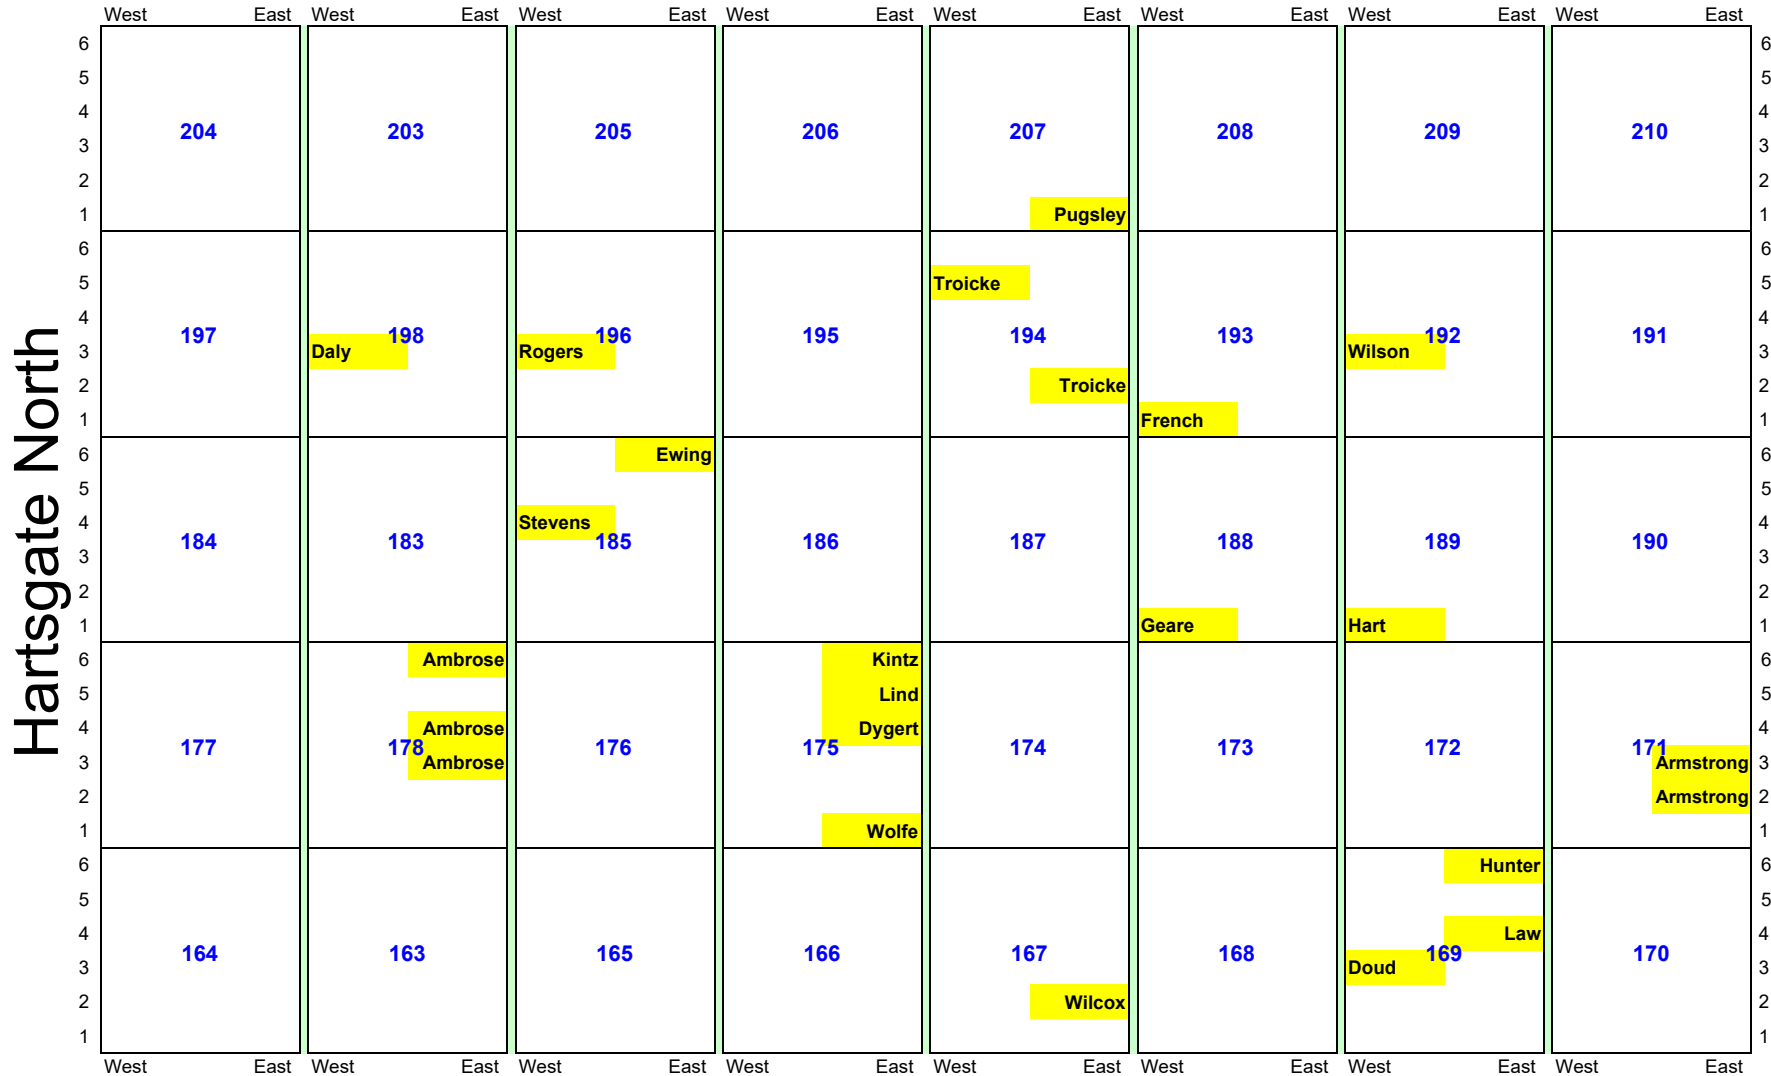

50 Veterans

Maple Ave

Area E = Lots 272 -> 304 & 371 -> 425

Hilltop Road

49 Veterans

Area F = Lots 308 -> 337 & 426 -> 500

Area G = Lots 517 → 536, 572 → 591, 628 → 637

WOODS

39 Veterans

Hilltop Road

Section D
↓

Section H
→

Area H left = Lots 508 → 516, 537 → 545, 563 → 571, 592 → 600, 619 → 627

	West	East	West	East	West	East	West	East	West	East	West	East	West	East	West	East
6																
5																
4																
3																
2																
1																
6																
5																
4																
3																
2																
1																
6																
5																
4																
3																
2																
1																
6																
5																
4																
3																
2																
1																
6																
5																
4																
3																
2																
1																

Hilltop Road

5/1/2024

Area H right = Lots 500 → 507, 546 → 562, 601 → 618 & 643

Hilltop Road

Washington Road

Area I = Lots 233 → 268

Maple Avenue

**Area J =
Lots
163 → 178,
183 → 198,
204 → 210**

Memorial Avenue

24 Veterans

Avenue of the Flags

Area K = Lots 111-117, 123-138, 143-158

Avenue of the Flags

(East Avenue)

Area L = Lots 161, 162, 179-182, 199-202, 211-215, 365-367

12 Veterans